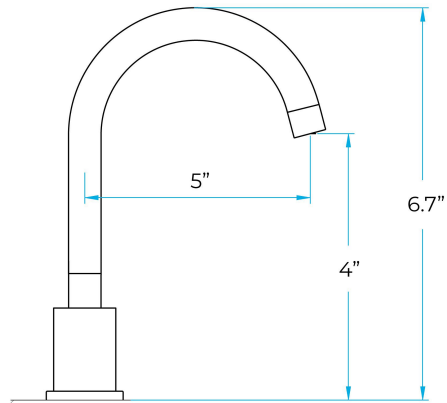

FONTANA COMMERCIAL BRUSHED GOLD TOUCHLESS AUTOMATIC SENSOR FAUCET SPECS

Size:

Specifications

- Type: motion sensor sink faucet
- Style: contemporary
- Finish: brushed gold
- Faucet mount: single hole
- Operates on batteries and electricity.
- Ideal for installation in operating sinks, bars and gyms.